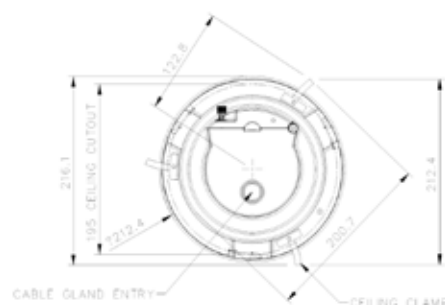

Specifications

CAMERA		SY-ICPTZ30-S-LLZ
Image Sensor		1/2.8" Sony Progressive CMOS
Effective Pixels		1920 (H) x 1080 (V)
Resolution		H.264/MJPEG - Full HD 1080P / SXGA / HD 720P / XGA / SVGA / D1 / VGA / CIF / QVGA
Min Illumination Color		0.02 Lux
Min Illumination B&W		0.005 Lux
Shutter Speed		1 ~ 1/10000 sec
LENS		
Lens Mount		N/A
Lens		30x AF / 4.4 ~ 132 mm
FOV		64.5° (Wide); 3.00° (Tele)
F Number		F 1.4 (Wide); F 4.7 (Tele)
P Iris		Y
Focus Mode		Auto, Push AF
Digital Zoom		12x
PTZ OPTIONS		
Pan Travel		360° Endless
Tilt Travel		-10° ~ 190°
Manual Speed		0.5° ~ 90° / Sec
Presets		256
Preset Accuracy		0.225°
Preset Speed		5° ~ 400° / Sec
Sequence		8
Auto Pan		4
Cruise		8
Proportional Pan / Tilt		On / Off (Pan and tilt speed proportional to zoom ratio)
Home Function		Preset / Sequence / Auto pan / Cruise
Auto Flip		Image / Mechanical / Off
Image Rotation		Flip / Mirror / Inverse
STREAMING OPTIONS		
Compression		H.264
ONVIF Profile		S / G
Stream		H.264 1080P @ 30fps (Shutter WDR Enable) H.264 1080P @ 60fps (Shutter WDR Disable)
Stream 1 Max Resolution and FPS		H.264 1080P @ 60fps (Shutter WDR Disable)
Stream 2 Max When Stream 1 Set Max Resolution and FPS		H.264 D1 @ 60fps (Shutter WDR Disable)
Stream 1 1080P Resolution and Max FPS		H.264 1080P @ 30fps (Shutter WDR Enable)
Stream 2 Max when Stream 1 Set 1080P Resolution and Max FPS		H.264 1080P @ 30fps (Shutter WDR Enable)

ENVIRONMENTAL	
Operating Temperature	0°C ~ 40°C (32°F ~ 104°F)
Storage Temperature	-20°C ~ 65°C (-4° ~ 149° F)
Humidity	10% ~ 90%, No Condensation
Vandal Resistant	N/A
IP Rating	N/A

GENERAL	
Power*1	802.3at PoE+ (30W) / AC 24V ± 10%
Power Priority 1	AC
Power Priority 2	PoE
Power Priority 3	N/A
Power Failover	N/A
PoE Classification	Class 4
Power Consumption (Total Unit)	Max: 25W
Dimensions	ø 213 x 249.5 mm / ø 8.4 x 9.8"
Weight	2.3 kg (5.11 lb) TBC
Certification	CE / FCC

Diagrams

Cut hole size: 195 mm