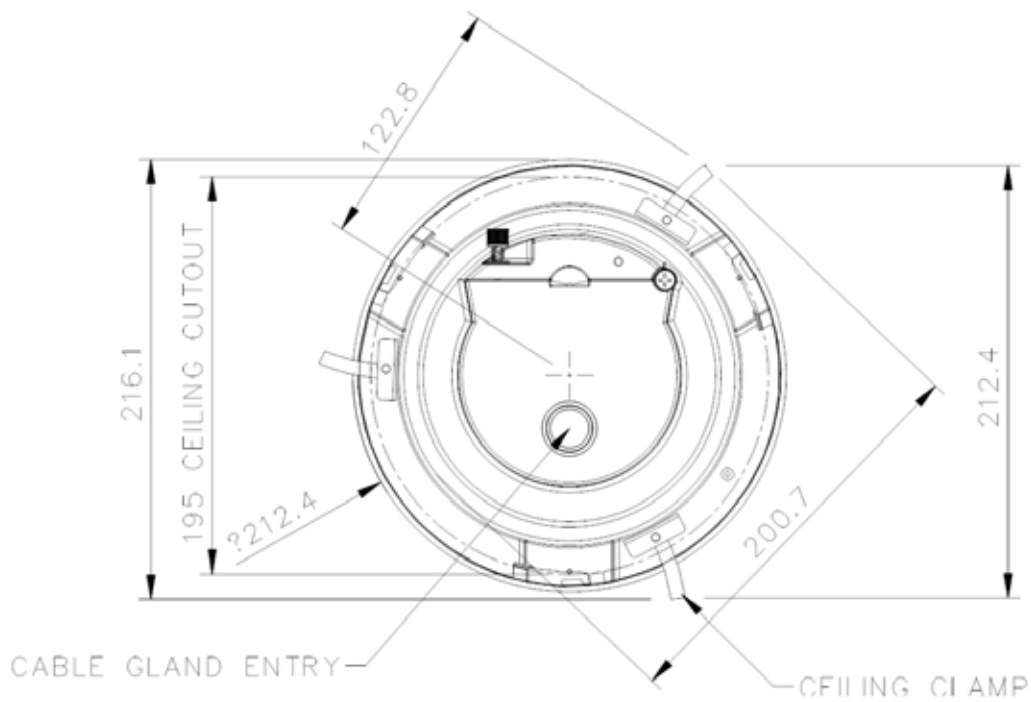

Diagrams

Cut hole size: 195 mm