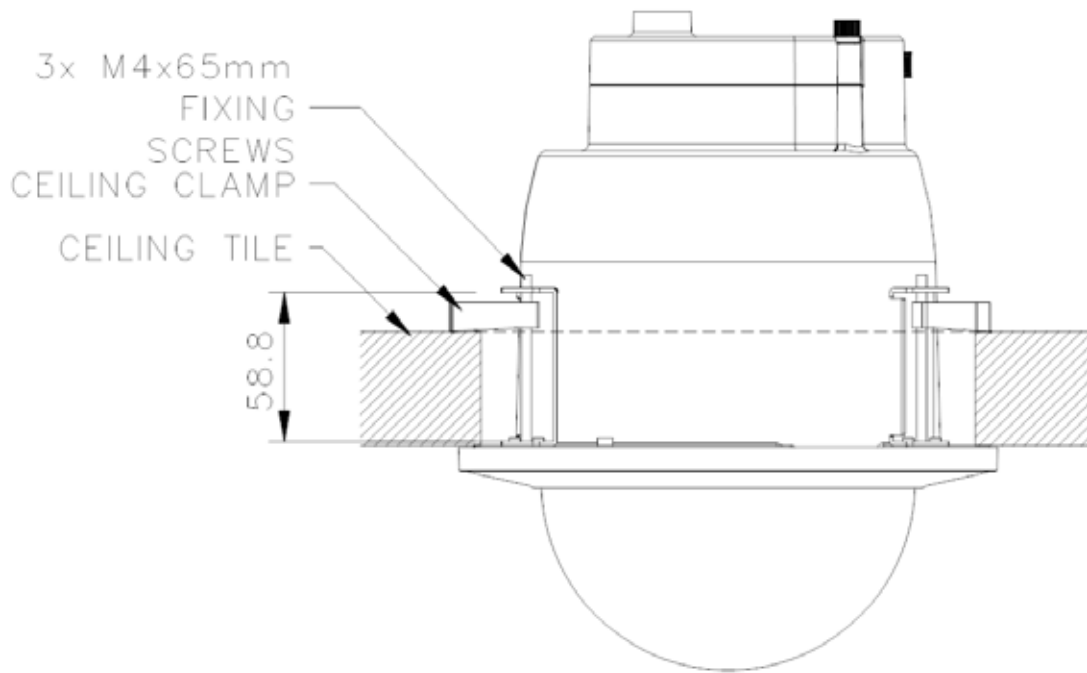

Diagrams

Cut hole size: 195 mm