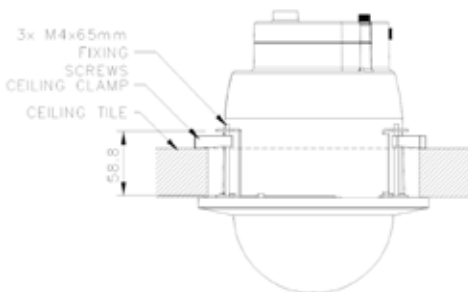

2MP Low Light In Ceiling PTZ Plenum Dome Camera SY-ICPTZ30-S-LLZ

The Synectics Low Light In Ceiling PTZ Camera matches great picture performance with an ultra-small in ceiling plenum housing.

The Synectics full real-time 2MP HD multi-stream pan tilt zoom dome IP camera is equipped with a Sony Exmor™ progressive scan CMOS sensor providing outstanding video resolution.

Specifications

CAMERA		SY-ICPTZ30-S-LLZ
Image Sensor		1/2.8" Sony Progressive CMOS
Effective Pixels		1920 (H) x 1080 (V)
Resolution		H.264/MJPEG - Full HD 1080P / SXGA / HD 720P / XGA / SVGA / D1 / VGA / CIF / QVGA
Min Illumination Color		0.02 Lux
Min Illumination B&W		0.005 Lux
Shutter Speed		1 ~ 1/10000 sec
LENS		
Lens Mount		N/A
Lens		30x AF / 4.4 ~ 132 mm
FOV		64.5° (Wide); 3.00° (Tele)
F Number		F 1.4 (Wide); F 4.7 (Tele)
P Iris		Y
Focus Mode		Auto, Push AF
Digital Zoom		12x
PTZ OPTIONS		
Pan Travel		360° Endless
Tilt Travel		-10° ~ 190°
Manual Speed		0.5° ~ 90° / Sec
Presets		256
Preset Accuracy		0.225°
Preset Speed		5° ~ 400° / Sec
Sequence		8
Auto Pan		4
Cruise		8
Proportional Pan / Tilt		On / Off (Pan and tilt speed proportional to zoom ratio)
Home Function		Preset / Sequence / Auto pan / Cruise
Auto Flip		Image / Mechanical / Off
Image Rotation		Flip / Mirror / Inverse
STREAMING OPTIONS		
Compression		H.264
ONVIF Profile		S / G
Stream		H.264 1080P @ 30fps (Shutter WDR Enable) H.264 1080P @ 60fps (Shutter WDR Disable)
Stream 1 Max Resolution and FPS		H.264 1080P @ 60fps (Shutter WDR Disable)
Stream 2 Max When Stream 1 Set Max Resolution and FPS		H.264 D1 @ 60fps (Shutter WDR Disable)
Stream 1 1080P Resolution and Max FPS		H.264 1080P @ 30fps (Shutter WDR Enable)
Stream 2 Max when Stream 1 Set 1080P Resolution and Max FPS		H.264 1080P @ 30fps (Shutter WDR Enable)

Diagrams

Cut hole size: 195 mm